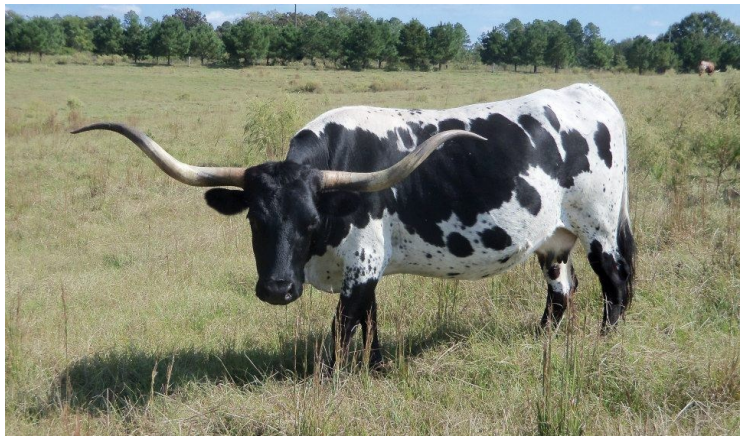

WELL DUNN

Date of Birth: 08/01/2003
Registration 1: CI221991
Breeder: CAREY L. MOSELEY
Owner: NANCY C. DUNN

Courtesy of Nancy Carter Dunn- Rolling D Ranch

TTT: 70.5000 on 07/22/2019

WELL DUNN

GUNMAN

J.R. ELLA